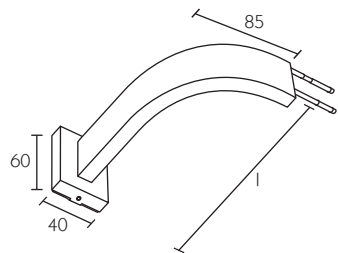

CARLA

4133--

Supporto
Bracket
Support

Träger
Soporte
Wspornik